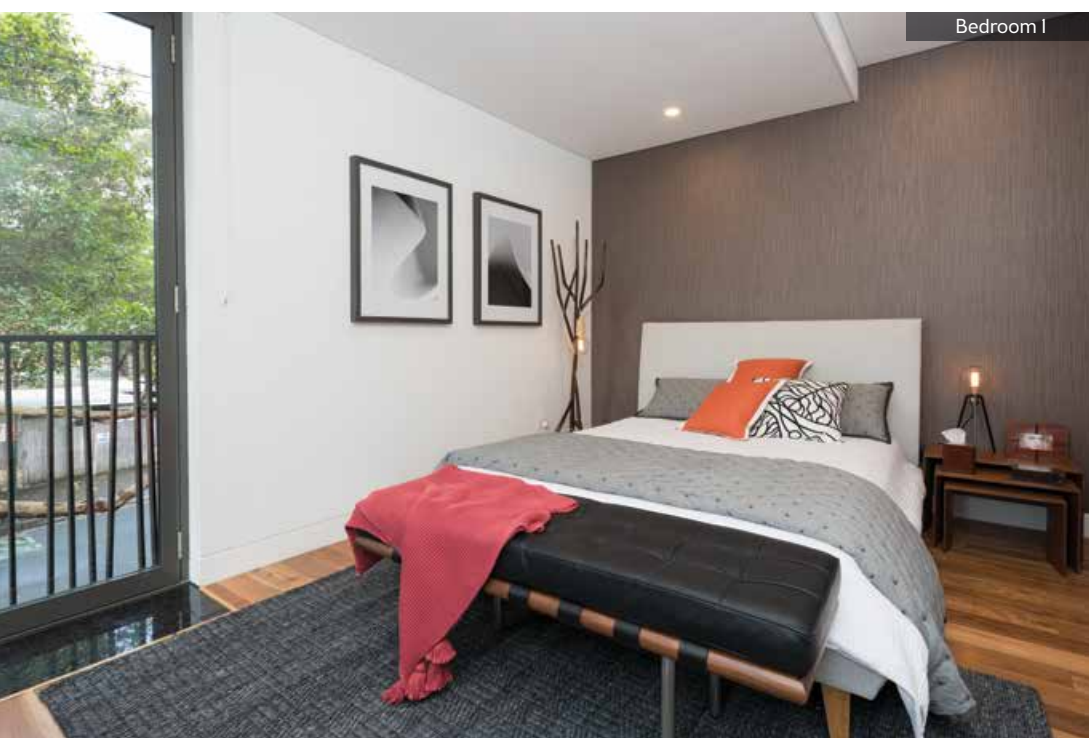

1st prize
$1,676,494

includes:

- Glebe Prize Home
- $60,237 Furniture & Electrical
- 12 Months Council Rates & Water
- 12 Months Building & Contents Insurance
- Legal Fees

VIBRANT COSMOPOLITAN CHARM

Unwind in your luxurious home amidst an exclusive village lifestyle whilst also enjoying the glamour of Sydney city.