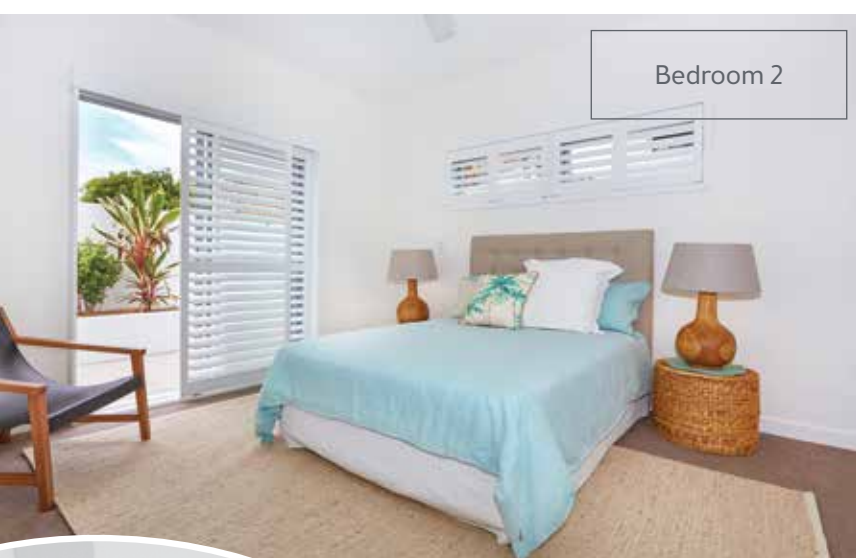

ENTERTAINER'S DELIGHT

1/174 PACIFIC PARADE, BILINGA QLD 4225

Not open for inspection and ticket sales.

Your amazing new home features spacious open plan living areas, captivating views and cool sea breezes. Wake up to the sun rising over the aqua blue waters.

Watch the waves roll in, whilst enjoying breakfast, lunch or dinner in the comfort of your front courtyard.

Sit back, relax and take in the beautiful outlook: day or night or entertain friends in your spacious private alfresco entertaining area with plunge pool.

1st Prize
$1,695,293

Gold Coast option includes:

- $350,000 Gold Bullion
- $71,901 Furniture & Electrical
- $25,000 Flight Centre Voucher
- 12 Months Council & Water Rates
- 12 Months Contents Insurance
- 12 Months Body Corporate Fees
- Transfer Fees

Living areas 161m²
Outdoor areas 150m²
Car space (basement) 14m²
Storage (basement) 3m²
Established 2018

OR CHOOSE
INNER SYDNEY

37 BROWN STREET, NEWTOWN NSW 2042

1/174 Pacific Parade, Bilinga will be not be open for inspection and ticket sales.

DRAW 486 CLOSES WEDNESDAY, 22 MAY 2019
DRAWN FRIDAY, 24 MAY 2019

ORDER TICKETS

Like us on Facebook

TICKETS $15 EACH
LIMITED TO ONLY 380,000 TICKETS

Online yourtown.com.au Free call 1800 555 079 Free post yourtown, Reply Paid 2944 Brisbane QLD 4001

'Since being at yourtown I've achieved every single goal.'

- Beau Anderson, 17

Living independently, catching three buses to school, financially strapped and scraping by with 'Ds' in class, he thought he might as well 'chuck in school'. Fortunately, with your support yourtown is here for young people like Beau.

Beau's school attendance went from 60% to almost 100%. His grades jumped to 'Bs'. Graduating with flying colours he now works as a Diesel Mechanics Apprentice.