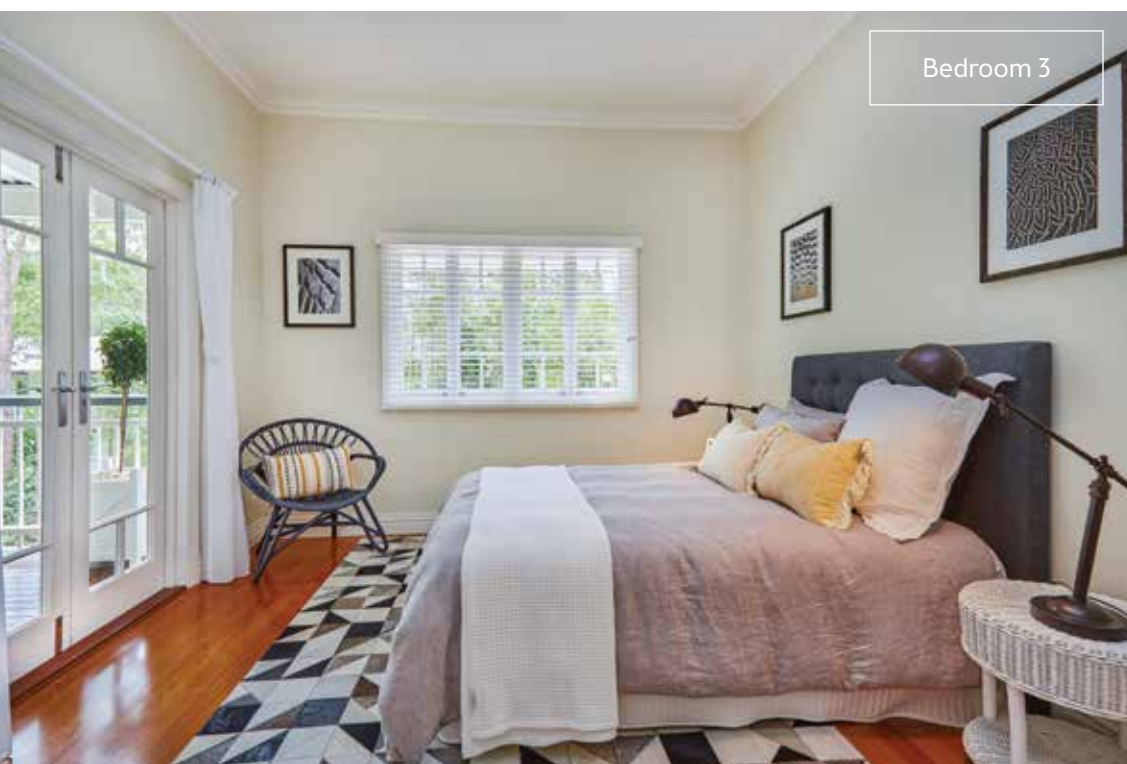

STYLE & SANCTUARY

60 LARA DRIVE, BUDERIM QLD 4556
NOT OPEN for inspection and ticket sales.

1st Prize $1,593,963

includes:

- $122,839 Furniture & Electrical
- $20,000 Gold Bullion
- 12 Months Council & Water Rates
- 12 Months Building & Contents Insurance
- Transfer Fees

Classic sophistication meets modern comfort. Your 2-acre rainforest hideaway features 4 bedrooms, 3 bathrooms and an array of luxurious living spaces. Enjoy the lush green outlook from your bubble bath, get creative in the sleek marble kitchen, or unwind to beautiful birdsong on the spacious decks.

Bathroom

DRAW 487 CLOSES WEDNESDAY, 26 JUNE 2019
DRAWN FRIDAY, 28 JUNE 2019

ORDER TICKETS

Like us on Facebook

TICKETS $15 EACH
LIMITED TO ONLY 400,000 TICKETS

Online yourtown.com.au Free call 1800 555 079 Free post yourtown. Reply Paid 2944 Brisbane QLD 4001

Talking about Mental Health

When a child or young person struggles with mental health, it has ripple effects for the whole family, even the whole community. Seeking help is a positive, healthy thing for young people to learn, especially when it comes to mental health.

Thank you, and best of luck in the Draw.

Tracy Adams
Chief Executive Officer
yourtown

WHERE THE OCEAN MEETS THE TREES

Your exquisite country retreat is nestled in charming Buderim, one of the Sunshine Coast's best-kept secrets. Enjoy easy access to sublime national parks and hidden waterfalls, all within a 10-minute drive from pristine beaches and esplanade dining. With schools, shops and the Sunshine Coast University Hospital nearby, this peaceful getaway also delivers peace of mind. With both the ocean and the trees at your fingertips, enjoy the best of every world.