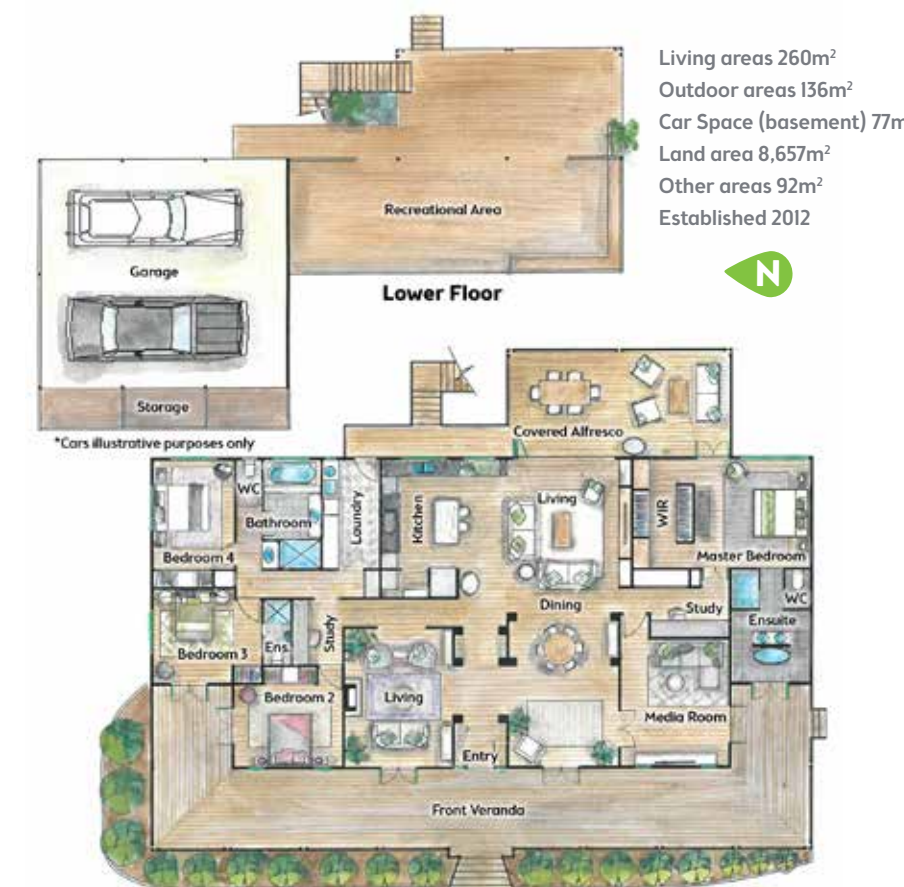

STYLE & SANCTUARY

60 LARA DRIVE, BUDERIM QLD 4556
NOT OPEN for inspection and ticket sales.

1st Prize $1,593,963

includes:

- $122,839 Furniture & Electrical
- $20,000 Gold Bullion
- 12 Months Council & Water Rates
- 12 Months Building & Contents Insurance
- Transfer Fees

Classic sophistication meets modern comfort. Your 2-acre rainforest hideaway features 4 bedrooms, 3 bathrooms and an array of luxurious living spaces. Enjoy the lush green outlook from your bubble bath, get creative in the sleek marble kitchen, or unwind to beautiful birdsong on the spacious decks.

DRAW 487 CLOSES WEDNESDAY, 26 JUNE 2019
DRAWN FRIDAY, 28 JUNE 2019

ORDER TICKETS

Like us on Facebook

TICKETS $15 EACH
LIMITED TO ONLY 400,000 TICKETS

Online yourtown.com.au Free call 1800 555 079 Free post yourtown. Reply Paid 2944 Brisbane QLD 4001

Talking about Mental Health

When a child or young person struggles with mental health, it has ripple effects for the whole family, even the whole community. Seeking help is a positive, healthy thing for young people to learn, especially when it comes to mental health.

Thank you, and best of luck in the Draw.

Tracy Adams
Chief Executive Officer
yourtown

WHERE THE OCEAN MEETS THE TREES

Your exquisite country retreat is nestled in charming Buderim, one of the Sunshine Coast's best-kept secrets. Enjoy easy access to sublime national parks and hidden waterfalls, all within a 10-minute drive from pristine beaches and esplanade dining. With schools, shops and the Sunshine Coast University Hospital nearby, this peaceful getaway also delivers peace of mind. With both the ocean and the trees at your fingertips, enjoy the best of every world.

WIN 3 X $5,000 TRAVEL VOUCHERS

Buy your tickets by 12 JUNE 2019 for your chance to win.

ORDER BY 12 JUNE 2019