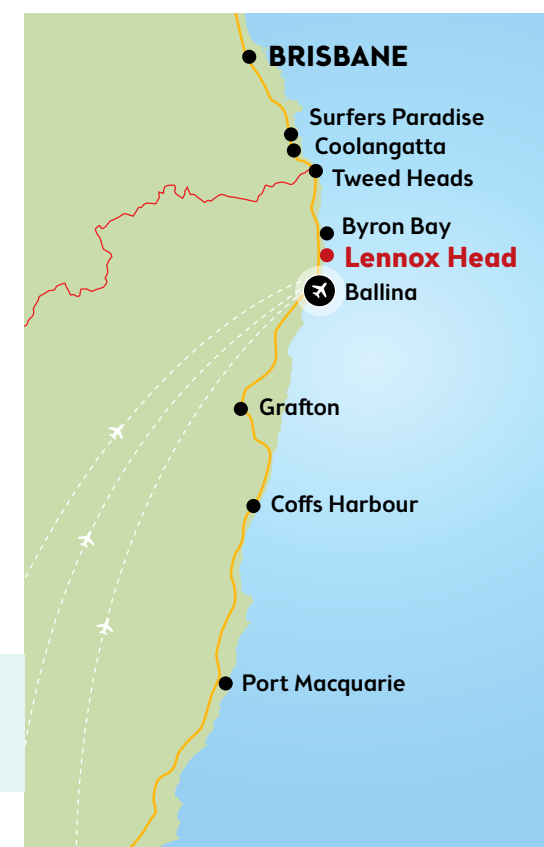

Downstairs Retreat

myplace MEMBERSHIP

support children, young people and families in need

Win Million dollar Prize Homes 10 times a year, PLUS:

- win $25,000 Bonus Prize twice a year
- win $10,000 Gold Bullion 10 times a year
- win $1,000 Woolworths WISH Gift Cards weekly

BUY EXTRA TICKETS... WIN MORE GOLD WITH FIRST PRIZE!

BUY 15 = WIN $150K	BUY 4 = WIN $40K
BUY 10 = WIN $100K	BUY 3 = WIN $30K
BUY 8 = WIN $80K	BUY 2 = WIN $20K
BUY 6 = WIN $60K	

ORDER FORM

☐ YES! I'd like to join as a myplace member*

Please send me tickets

@ $15 per ticket = $ per draw until further notice

*As a myplace member you may alter your membership at any time.

☐ OR

Please send tickets for Draw 488 only

Please send me tickets

@ $15 per ticket = $

*FOR TERMS AND CONDITIONS VISIT YOURTOWN.COM.AU

MY PAYMENT DETAILS

☐ MasterCard ☐ Visa ☐ Amex ☐ Diners Expiry Date

Credit Card Number (please print clearly)

Cardholder name:

Cardholder signature:

OR I enclose ☐ Cheque ☐ Money Order for Please make payable to **yourtown** $

(Dr/Mr/Mrs/Ms) First Name

Surname

Address

Postcode

Phone Mobile

Email