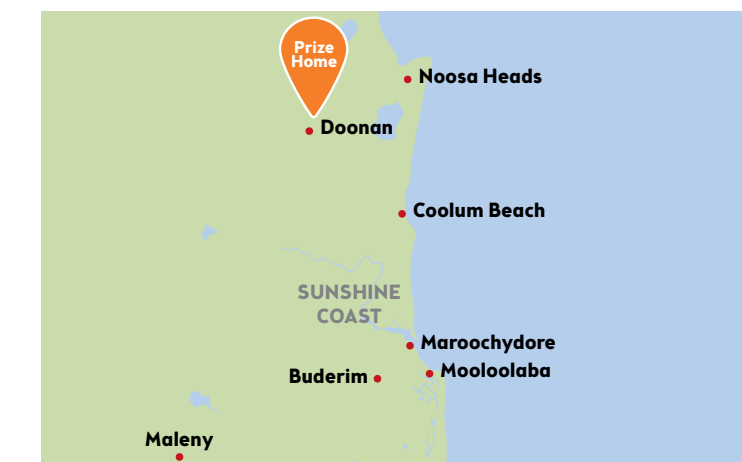

Living areas 316m²
Outdoor areas (covered) 108m²
Double carport 53m²
Total 477m²
Land area 9658m²
Established 2019