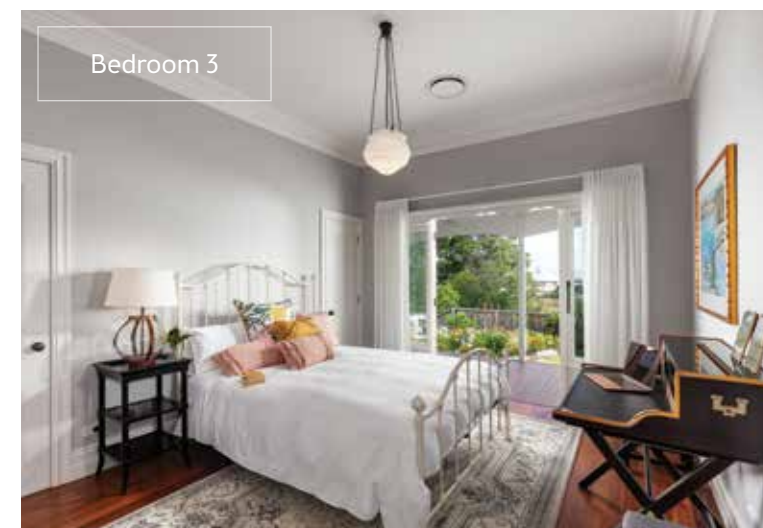

Dining

Bedroom 3