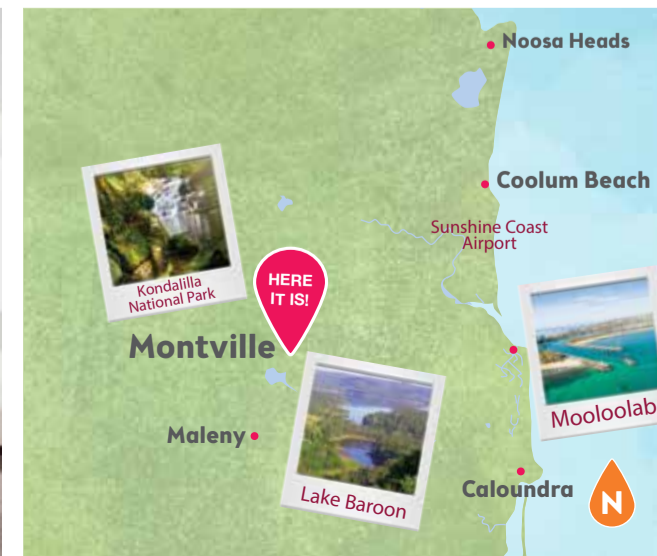

A MOUNTAIN-RETREAT DREAM

280 WESTERN AVENUE, MONTVILLE QLD 4560

Wake up to stunning views of Lake Baroon and relax with your coffee in front of the 3-way fireplace or in the alfresco area. Breathe in the country air and be mesmerised by the surrounding countryside, mountains and lake. This is picture-perfect living!

1st Prize $1,725,811

- $147,301 Furniture & Electrical
- $50,000 Gold Bullion
- 12 Months Council Rates
- 12 Months Building & Contents Insurance
- Transfer Fees

*NOT OPEN FOR VIEWING

Montville, a Sunshine Coast hinterland town, is located on one of Queensland's most spectacular drives. The township is renowned for its village charm: home to arts and craft shops, cafes and restaurants. Surrounded by national parks and breathtaking views either side of the range to the ocean or inland.

Living areas 299m²
Double garage 73m²
Total 372m²

Total land area 1250m²
Established 2015

Master bedroom and ensuite

Thank you for helping us answer the call

We have been experiencing an incredible increase in demand for our Kids Helpline service.

Since March contacts from children and young people seeking help and support from Kids Helpline has increased from 6,500 contacts per week, to an unprecedented 9,000 contacts each week. That means a child reaches out to us every 60 seconds, every day.

This certainly highlights the needs children and young people have right now, and the important role Kids Helpline already plays and will play long into the future.

I am very proud that generous people like you predominantly fund Kids Helpline.

Your support means a great deal and has a real impact in changing and saving children's lives.

Thank you so much for your support, we couldn't answer their call without you!

Tracy Adams
yourtown CEO

myplace MEMBERSHIP