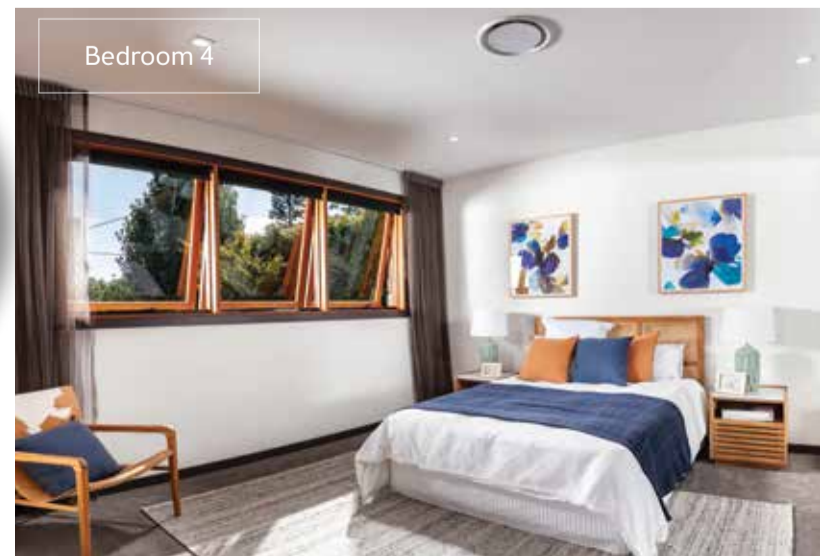

Master bedroom and ensuite