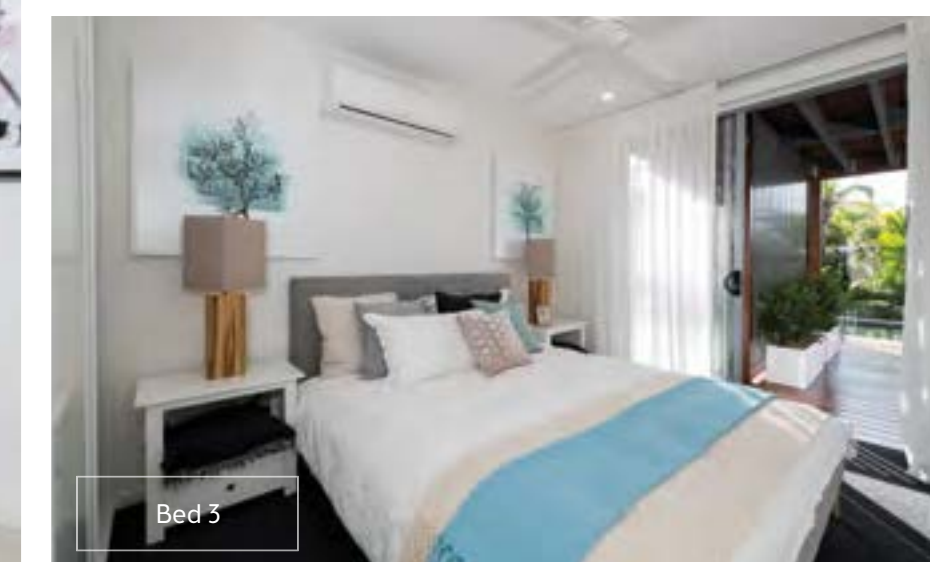

**1st Prize $1,832,745
INCLUDES...**

**$80,000
BMW VOUCHER**
CHOOSE
YOUR
DREAM CAR!

**$250,000
GOLD BULLION**
CASH IN, INVEST
OR SPEND
AS YOU WISH

**$7,500
FUN IN THE SUN
BIKE & BEACH PACKAGE**
• 2 ELECTRIC BIKES + 2 SKATEBOARDS
• 2 LONGBOARD SURFBOARDS
• COOL CABANA BEACH SHELTER + MORE

ESCAPE TO YOUR OWN BEACH RETREAT

1/6 WILLIAM STREET, ALEXANDRA HEADLAND QLD 4572

•$98,122 Furniture & Electrical •$8,000 Coles Group & Myer Gift Card •12 Months Council & Water Rates •12 Months Body Corporate Fees •12 Months Contents Insurance •Transfer Fees

Your Beach Home

How will you start your day in this modern beachside home? Coffee on the deck overlooking the pool? Breakfast on the rooftop terrace, watching the sunrise over the ocean? Or a quiet walk on the beach, swim, surf, bike ride or stroll down to the cafes? It's like being on holidays every day. The choices are endless!

Living areas 171m²
Outdoor balconies
(Incl Rooftop) 75m²
Double Garage 58m²
Total 284m²
Established 2018

Your Beach Lifestyle

Alexandra Headland is quietly nestled between the café and shopping scene of Mooloolaba and Maroochydore, home of Sunshine Plaza, the largest shopping centre on the Sunshine Coast. "Alex", as the locals call it, has a relaxed family lifestyle with beachfront parks, bike paths and a skate park; and close to schools, university, hospital, transport and Sunshine Coast airport.

*NOT OPEN FOR VIEWING

Places to visit!

- 2 minute walk to Alexandra Headland Beach
- 15 minute walk to Mooloolaba Beach
- 10 minute drive to Sunshine Plaza, Maroochydore
- 15 minute drive to Sunshine Coast Airport
- 40 minute drive to Noosa Heads
- 1 hour 20 minute drive to Brisbane

A heartfelt thank you