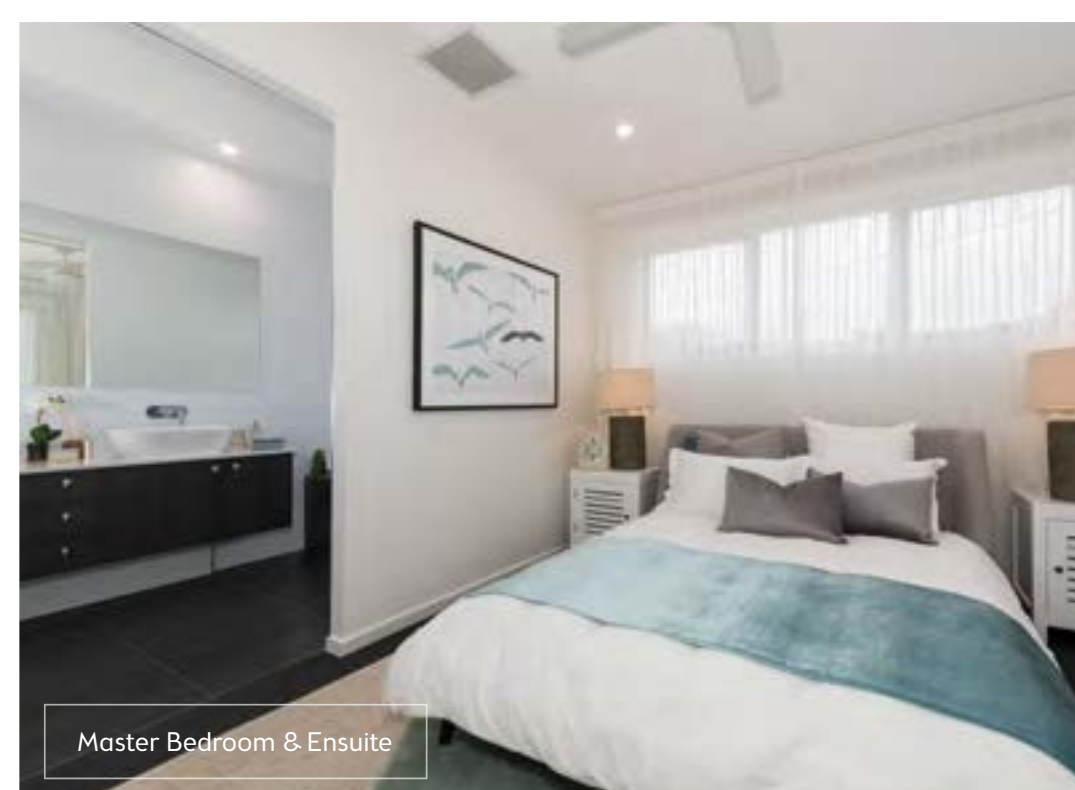

**1st Prize $1,832,745
INCLUDES...**

**$80,000
BMW VOUCHER**
CHOOSE
YOUR
DREAM CAR!

**$250,000
GOLD BULLION**
CASH IN, INVEST
OR SPEND
AS YOU WISH

**$7,500
FUN IN THE SUN
BIKE & BEACH PACKAGE**
• 2 ELECTRIC BIKES + 2 SKATEBOARDS
• 2 LONGBOARD SURFBOARDS
• COOL CABANA BEACH SHELTER + MORE

ESCAPE TO YOUR OWN BEACH RETREAT

1/6 WILLIAM STREET, ALEXANDRA HEADLAND QLD 4572

•$98,122 Furniture & Electrical •$8,000 Coles Group & Myer Gift Card •12 Months Council & Water Rates •12 Months Body Corporate Fees •12 Months Contents Insurance •Transfer Fees

Your Beach Home

How will you start your day in this modern beachside home? Coffee on the deck overlooking the pool? Breakfast on the rooftop terrace, watching the sunrise over the ocean? Or a quiet walk on the beach, swim, surf, bike ride or stroll down to the cafes? It's like being on holidays every day. The choices are endless!

Living areas 171m²
Outdoor balconies
(Incl Rooftop) 75m²
Double Garage 58m²
Total 284m²
Established 2018

Your Beach Lifestyle

Alexandra Headland is quietly nestled between the café and shopping scene of Mooloolaba and Maroochydore, home of Sunshine Plaza, the largest shopping centre on the Sunshine Coast. "Alex", as the locals call it, has a relaxed family lifestyle with beachfront parks, bike paths and a skate park; and close to schools, university, hospital, transport and Sunshine Coast airport.

*NOT OPEN FOR VIEWING

Places to visit!

- 2 minute walk to Alexandra Headland Beach
- 15 minute walk to Mooloolaba Beach
- 10 minute drive to Sunshine Plaza, Maroochydore
- 15 minute drive to Sunshine Coast Airport
- 40 minute drive to Noosa Heads
- 1 hour 20 minute drive to Brisbane

A heartfelt thank you