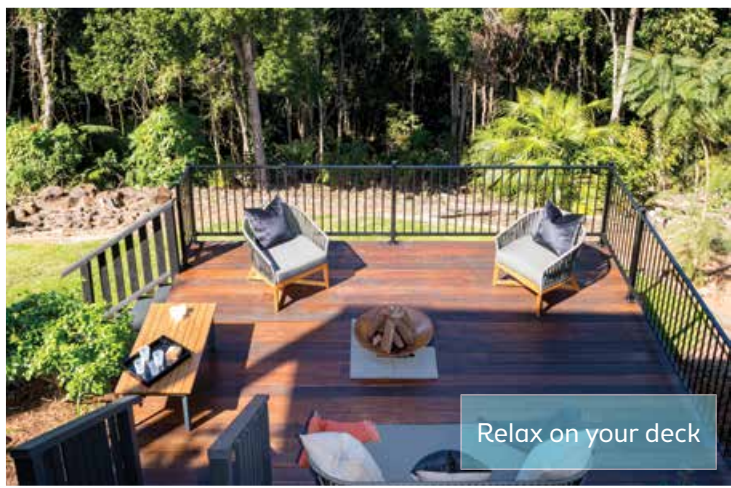

Master Ensuite

Relax on your deck

SHOPPING EXTRAVAGANZA Bonus Draws

WIN a $3,000 Mastercard Gift Card*

Simply purchase tickets each week to be in that week's draw. There are 4 weeks of winners!

1st week closes 18 October 2020.
For T&C's see yourtown.com.au/shoppingextravaganza

OR CHOOSE COASTAL CRONULLA SYDNEY
Includes $200,000 Gold Bullion

201/6 GERRALE STREET, CRONULLA NSW 2230

Follow us for behind-the-scenes photos, videos and more...
facebook.com/yourtownprizehomes @yourtownprizehomes

OUR DRAWS HAVE BEEN SELLING OUT QUICKLY!

ORDER TICKETS EARLY LIMITED TO ONLY 500,000 TICKETS

DRAW 501 CLOSING 10PM AEST THURSDAY, 12 NOVEMBER 2020
DRAWN 12PM AEST FRIDAY, 13 NOVEMBER 2020

Online yourtown.com.au Free call 1800 555 079 Free post yourtown.com.au Reply Paid 2944 Brisbane QLD 4001

TICKETS ONLY $15 each

Our San Miguel child-centred family accommodation service changes lives

Despite all we have faced this year, our number one focus at **yourtown** has been ensuring we continue to offer the support services young people in our communities need to find jobs, learn skills, become great parents and live safe, happy lives.

Eighteen months ago, 16-year-old Jemma* was pregnant, homeless and alone. Today, Jemma and her now 1-year-old son are receiving vital support at San Miguel, our child-centred family accommodation service. She told us, "San Miguel is great. I have managed to go from the worst place I have ever been to the best!"

San Miguel is one of our vital services that provide young families with the skills they need to improve their safety, wellbeing, and life prospects. It would not be possible to help young people like Jemma and her son without generous people like you purchasing tickets in our Prize Home Draws.

Thank you so much for your support. Good luck in the draw.
Tracy Adams | **yourtown** CEO