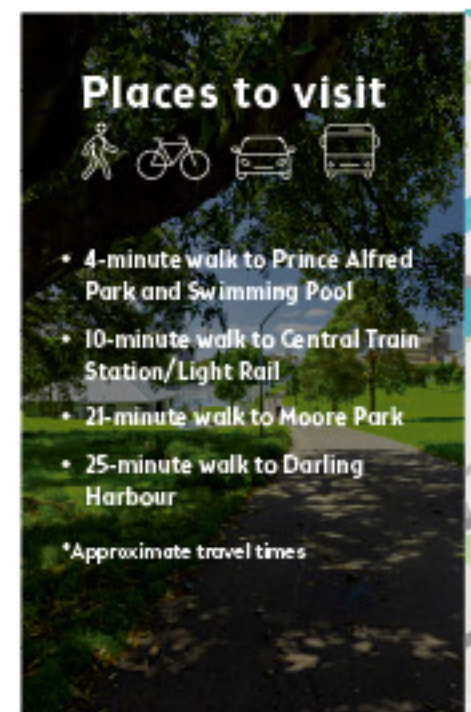

Dining

Bed 2

Master Bedroom, Ensuite and Walk-in-Robe

NOT OPEN FOR VIEWING

IN THE HEART OF SYDNEY

Perfectly positioned within the vibrant suburb of Surry Hills, you will enjoy a convenient lifestyle of having everything at your doorstep. Your new home is just minutes away from an array of local cafes and restaurants, art galleries and parks. And with the convenience of the light rail, you are only minutes away to the CBD and Circular Quay. You'll be spoilt for choice!

Living Areas: 131m²
Garage: 13m²
Outdoor Areas: 49m²
Total: 193m²
Established: 2015

Places to visit

- 4-minute walk to Prince Alfred Park and Swimming Pool
 - 10-minute walk to Central Train Station/Light Rail
 - 21-minute walk to Moore Park
 - 25-minute walk to Darling Harbour
- *Approximate travel times