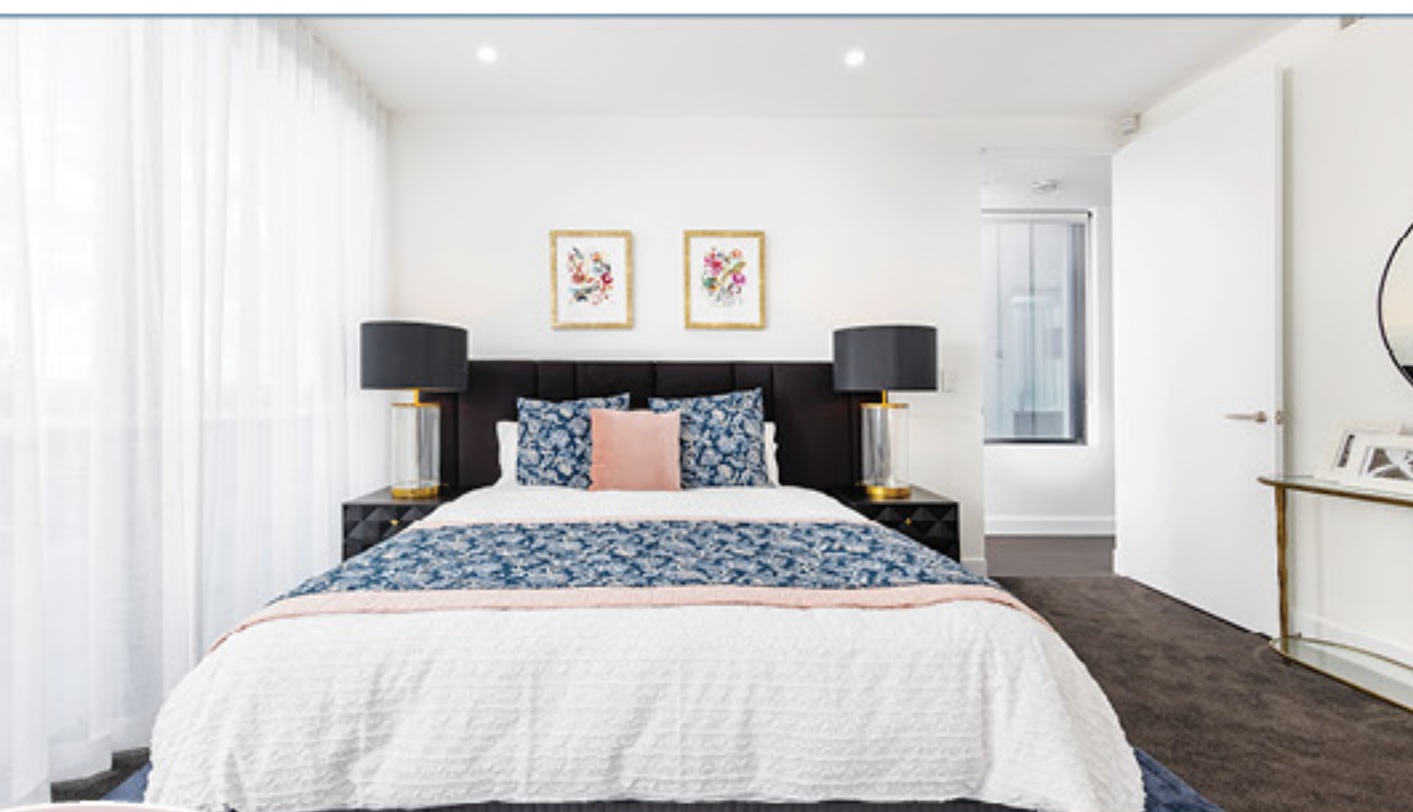

Terrace & Living

This top-floor 3-bedroom home has views across Sydney from nearly every room. Large picture-windows give sweeping views of the CBD whether you are cooking in the kitchen or relaxing on the terrace. Sophisticated with stylish décor and furnishings, this is Sydney-living that dreams are made of.

Dining

Bed 2

Master Bedroom, Ensuite and Walk-in-Robe

NOT OPEN FOR VIEWING

IN THE HEART OF SYDNEY

Perfectly positioned within the vibrant suburb of Surry Hills, you will enjoy a convenient lifestyle of having everything at your doorstep. Your new home is just minutes away from an array of local cafes and restaurants, art galleries and parks. And with the convenience of the light rail, you are only minutes away to the CBD and Circular Quay. You'll be spoilt for choice!