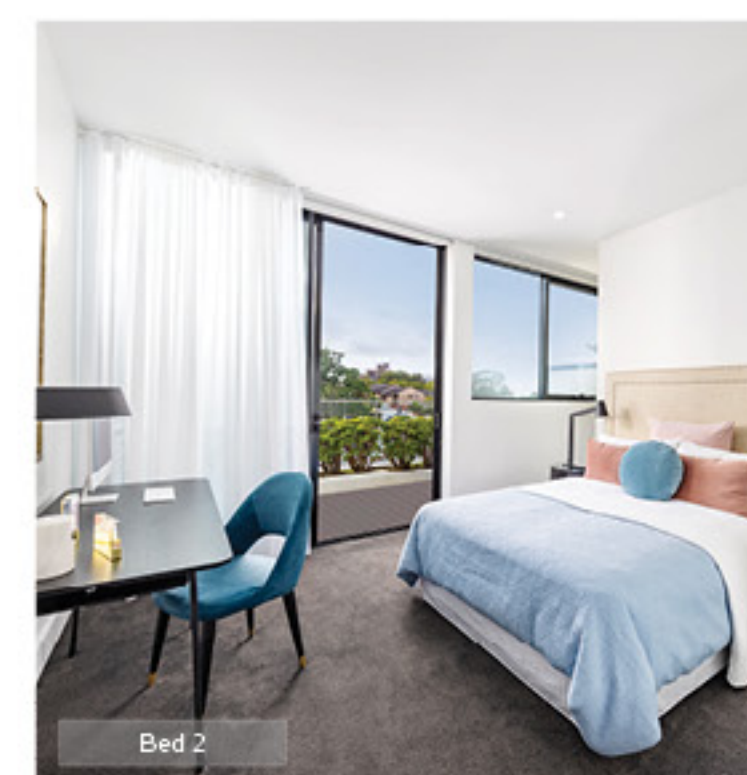

Terrace & Living

This top-floor 3-bedroom home has views across Sydney from nearly every room. Large picture-windows give sweeping views of the CBD whether you are cooking in the kitchen or relaxing on the terrace. Sophisticated with stylish décor and furnishings, this is Sydney-living that dreams are made of.

Dining

Bed 2

Master Bedroom, Ensuite and Walk-in-Robe

NOT OPEN FOR VIEWING

IN THE HEART OF SYDNEY

Perfectly positioned within the vibrant suburb of Surry Hills, you will enjoy a convenient lifestyle of having everything at your doorstep. Your new home is just minutes away from an array of local cafes and restaurants, art galleries and parks. And with the convenience of the light rail, you are only minutes away to the CBD and Circular Quay. You'll be spoilt for choice!