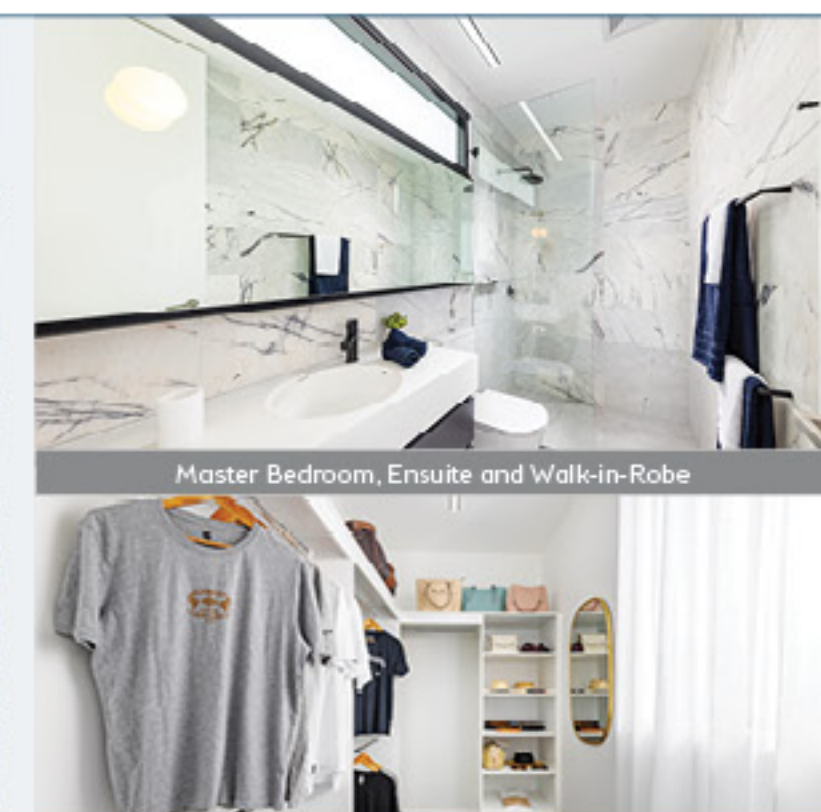

Terrace & Living

This top-floor 3-bedroom home has views across Sydney from nearly every room. Large picture-windows give sweeping views of the CBD whether you are cooking in the kitchen or relaxing on the terrace. Sophisticated with stylish décor and furnishings, this is Sydney-living that dreams are made of.

Dining

Bed 2

Master Bedroom, Ensuite and Walk-in-Robe

NOT OPEN FOR VIEWING

IN THE HEART OF SYDNEY

Perfectly positioned within the vibrant suburb of Surry Hills, you will enjoy a convenient lifestyle of having everything at your doorstep. Your new home is just minutes away from an array of local cafes and restaurants, art galleries and parks. And with the convenience of the light rail, you are only minutes away to the CBD and Circular Quay. You'll be spoilt for choice!