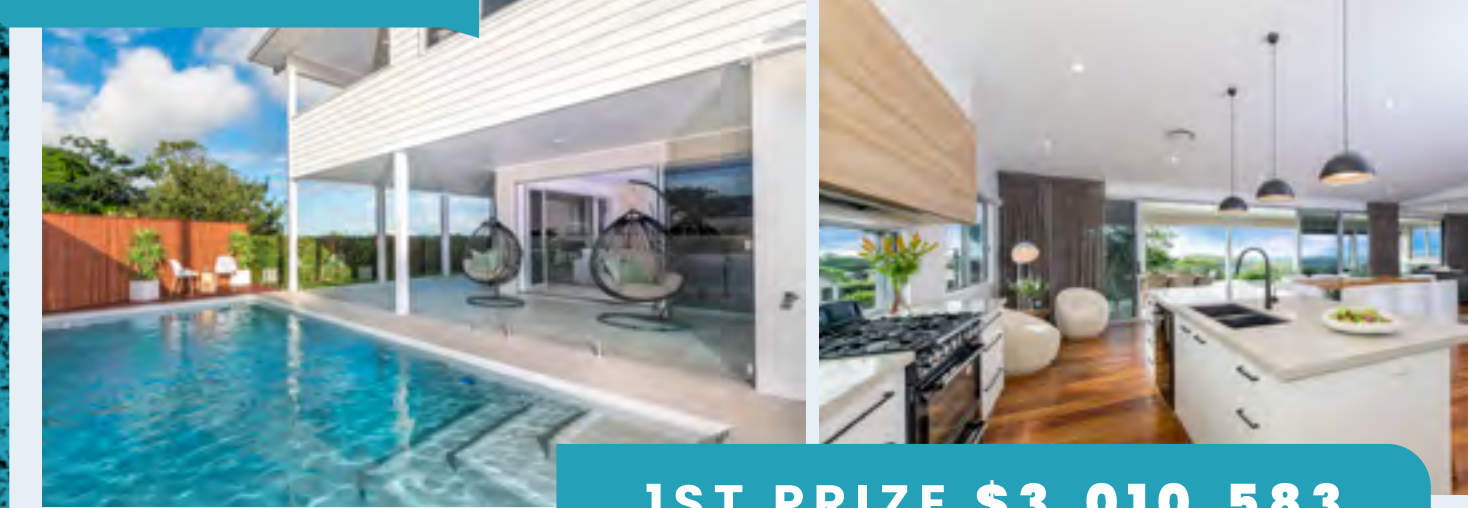

OR CHOOSE SUNSHINE COAST

1 MONKS CRESCENT, BUDERIM QLD 4556

LANDS OF THE KABI KABI/GUBBI GUBBI AND JINIBARA PEOPLES

Best of both worlds

Buderim is nestled in the treetops, close to the beach. This popular coastal town has all your shopping needs: cafes, boutiques, gift shops, supermarkets, and fresh food speciality stores and only minutes away, you can enjoy the beaches and cafes of Mooloolaba. Buderim living is the best of both worlds.

1ST PRIZE $3,010,583

BUDERIM OPTION INCLUDES:
$234,501 Furniture & Electrical | $100,000 Gold Bullion
$10,000 Flight Centre Voucher
12 Months Council & Water Rates | 12 Months Building & Contents Insurance
Transfer Fees

your ticket helps young people!

Thanks to you, **yourtown** has stood by Victoria's young people through every step of the COVID-19 pandemic.

Last year saw nearly 123,000 attempts to contact Kids Helpline counsellors by young people in Victoria – a 20% increase in demand from 2019's pre-pandemic levels. Throughout 2020 and 2021, COVID-related concerns among children and young people peaked immediately following announcements of remote learning and increased or extended restrictions.

During the 267 days of pandemic lockdowns in Victoria, issues directly related to the COVID-19 pandemic constituted around one-third of all Kids Helpline contacts in the state. Young people told us they were worried about their mental health

and emotional wellbeing, family relationships and study/education issues.

Thanks to you, we were there for every one of those 267 days to protect, encourage, and support the young people who contacted us. Sadly, we know the impacts of pandemic are going to be experienced for years to come, with financial and employment pressures continuing to be felt alongside the mental health effects of lockdowns and isolation. But with your support, **yourtown** will continue to be there for Victoria's children and young people. Thanks to you, we can support them through these challenges and help them believe in their own ability to overcome whatever life throws at them.

Tracy Adams | yourtown CEO

buy more tickets & WIN MORE GOLD with first prize!

BUY 15 = WIN $150K

BUY 10 = WIN $100K	BUY 4 = WIN $40K
BUY 8 = WIN $80K	BUY 3 = WIN $30K
BUY 6 = WIN $60K	BUY 2 = WIN $20K

THIS OR THAT

Week 1 WIN $7,500 Cash* OR $7,500 Freedom Furniture Voucher	Week 2 WIN $7,500 Cash* OR $7,500 Flight Centre Voucher

Total Value = $15,000

Simply purchase tickets each week to be in that week's draw. 1st week closes 14 August, 2021

There's no extra cost to join, and you get automatic entry into **$200,000 in Bonus Draws** per year.

Why not join up to myplace today?

Guarantee your entry into every draw!

It's a WIN for you and a WIN for the young people you support.

DRAW 519 CLOSES 5PM AEST 4 SEPTEMBER 2022 DRAWN 12PM AEST 5 SEPTEMBER 2022

GET TICKETS
(BE QUICK! LIMITED TO 550,000 TICKETS)

Online yourtown.com.au

Free call 1800 555 079

Free post yourtown, Reply Paid 2944 Brisbane QLD 4001

360° TAKE A TOUR OF THE HOMES

To see more images and a 360° view of the homes go to yourtown.com.au