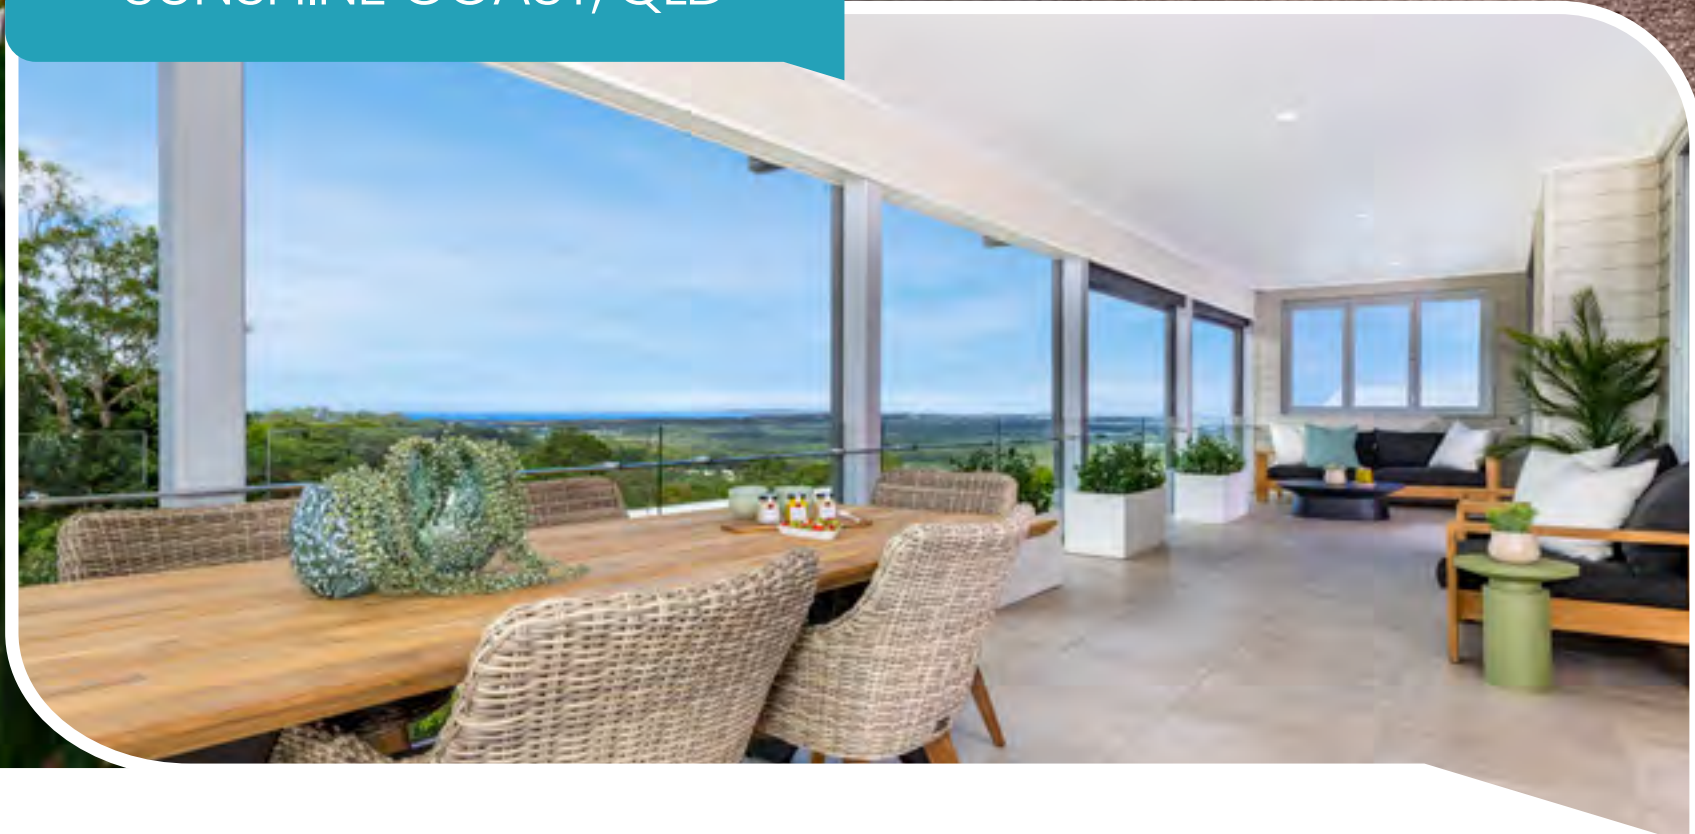

FIRST PRIZE $3 MILLION

DRAW 519 CLOSES 4 SEPTEMBER 2022 | DRAWN 5 SEPTEMBER 2022

LIMITED TO 550,000 TICKETS | ORDER YOUR TICKETS TODAY | yourtown.com.au | 1800 555 079